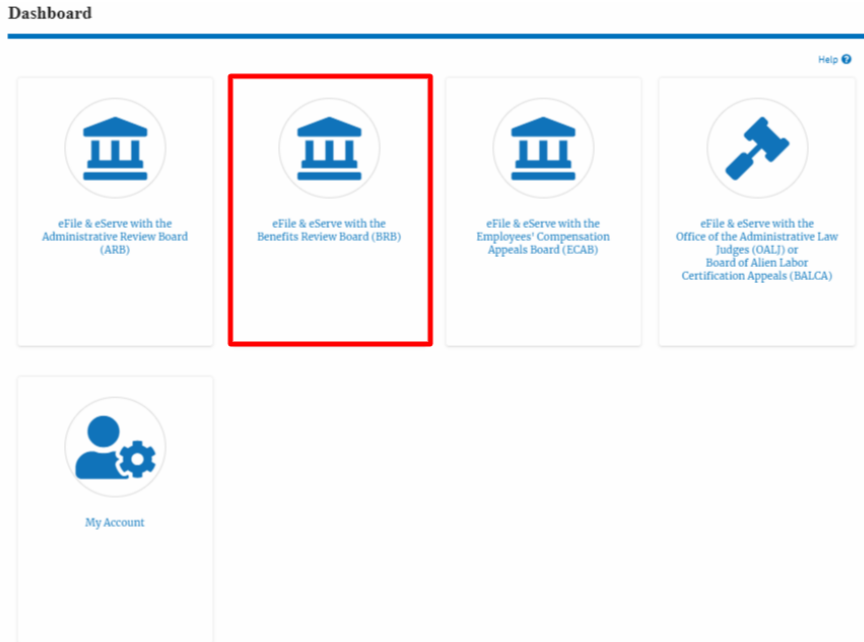

eFile and eServe

HOW TO ACCESS SERVING IN BRB?

1. Click on the BRB tile from the main dashboard.

2. Click on the approved <Docket Number> link. The user is navigated to the case details page.

3. The **Documents Served by BRB** table is showing the served documents list.