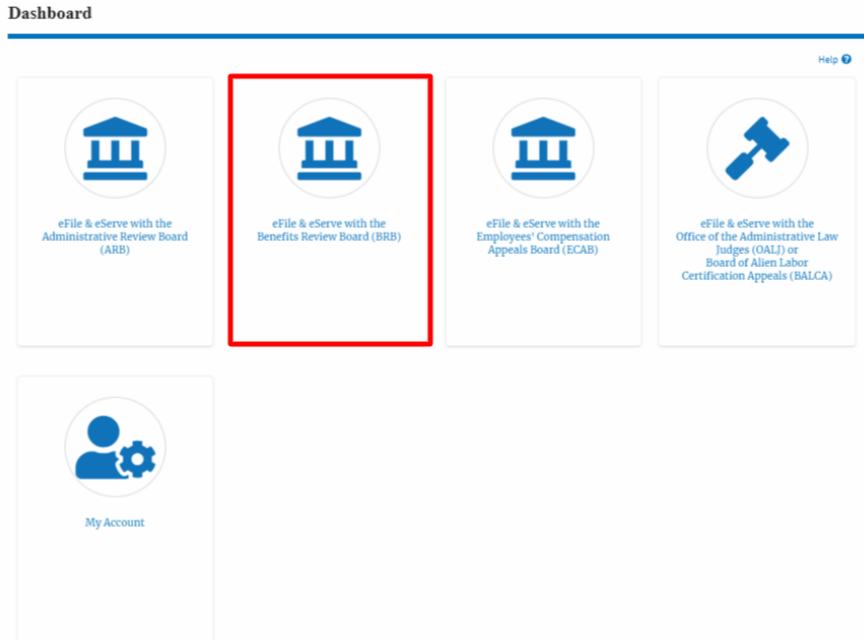

eFile and eServe

HOW TO ACCESS SERVING IN BRB?

1. Click on the BRB tile from the main dashboard.

2. Click on the approved <Docket Number> link. The user is navigated to the case details page.

3. The **Documents Served by BRB** table is showing the served documents list.