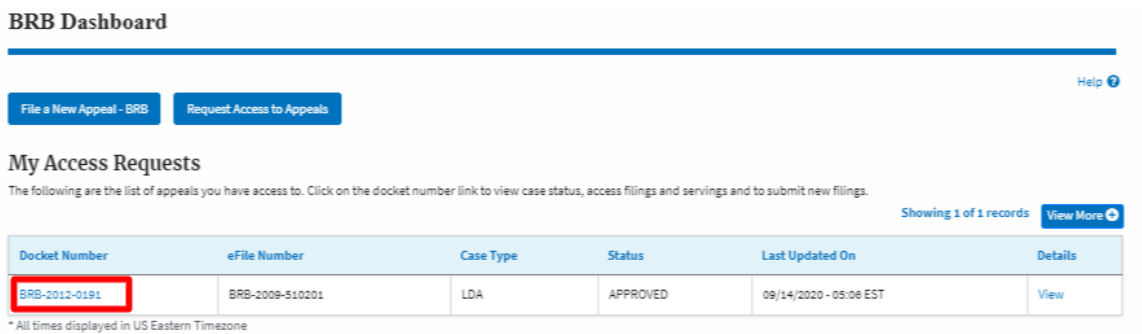

eFile and eServe

HOW TO ACCESS SERVING IN BRB?

1. Click on the BRB tile from the main dashboard.

2. Click on the approved <Docket Number> link. The user is navigated to the case details page.

3. The **Documents Served by BRB** table is showing the served documents list.